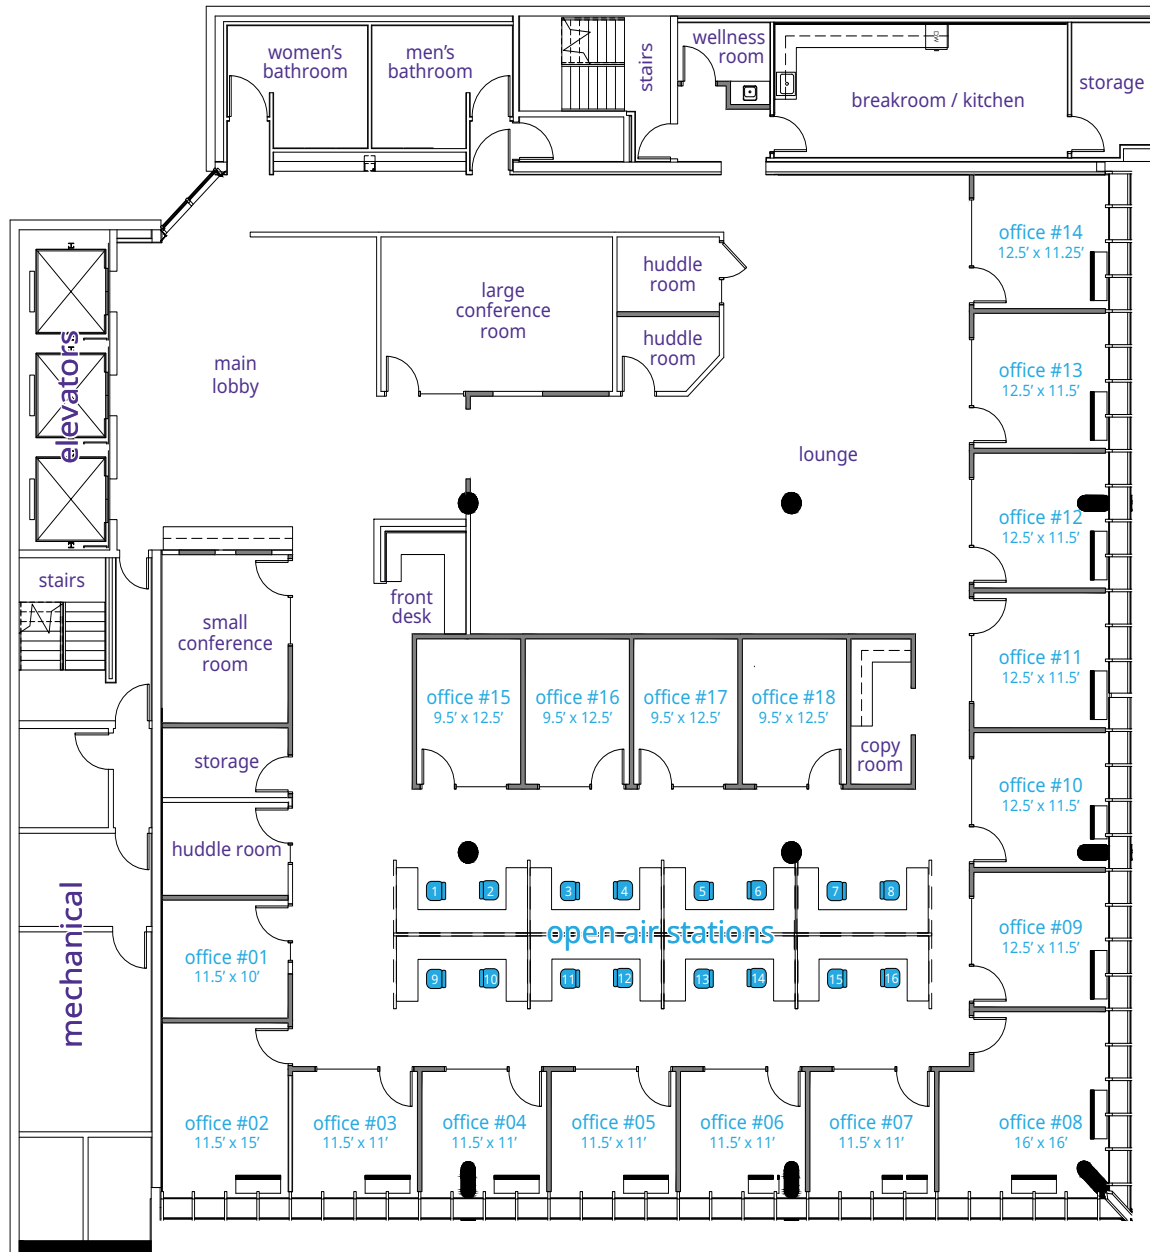

BETH SALLEE | 317.810.7012
beth.sallee@am.jll.com

KEVIN GILLIHAN | 317.677.2237
kevin.gillihan@am.jll.com

OWNER:

SUITE 2060

THE PYRAMIDS | PYRAMID 2 - 6TH FLOOR | 3500 DEPAUW BLVD | INDIANAPOLIS, IN 46268

10,702 RSF

SCALE: NTS

DATE: 05.03.22