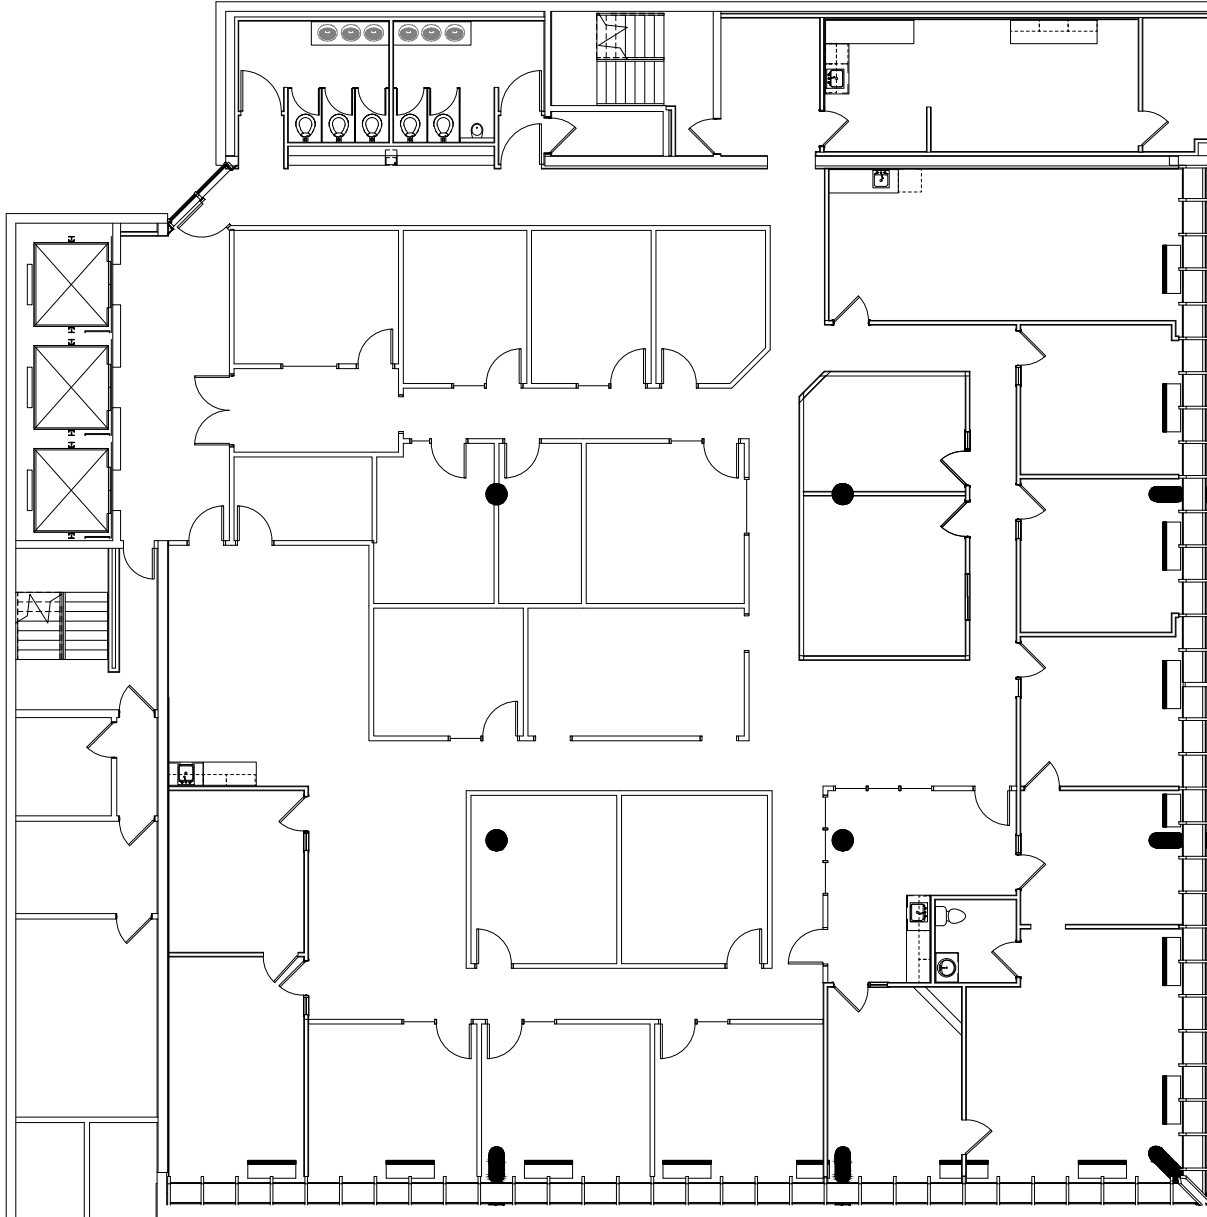

BETH SALLEE | 317.810.7012
beth.sallee@am.jll.com

KEVIN GILLIHAN | 317.677.2237
kevin.gillihan@am.jll.com

OWNER:

PYRAMID ONE PYRAMID TWO PYRAMID THREE

SUITE 2060

THE PYRAMIDS | PYRAMID 2 - 6TH FLOOR | 3500 DEPAUW BLVD | INDIANAPOLIS, IN 46268